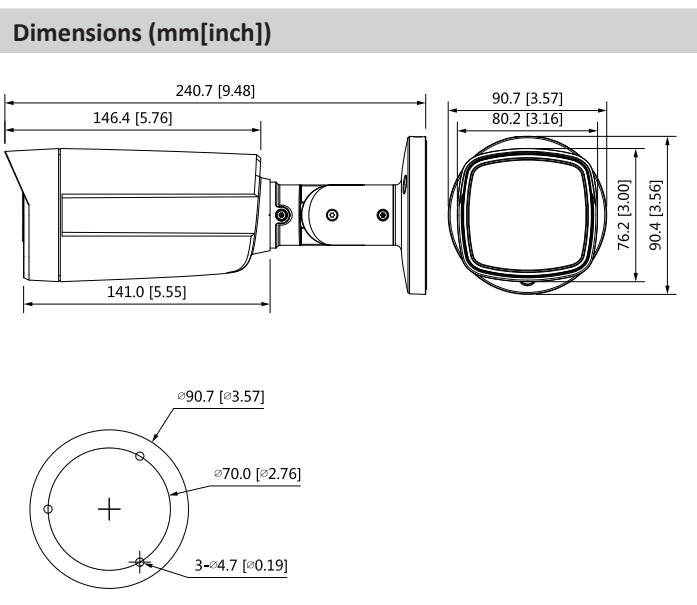

Lens

Lens Type	Fixed-focal				
Mount Type	M12				
Focal Length	3.6 mm; 6 mm				
Max. Aperture	3.6 mm: F1.2 6 mm: F1.2				
Field of View	3.6 mm: H: 83°; V: 60°; D: 112° 6 mm: H: 53°; V: 40°; D: 66°				
Iris Type	Fixed iris				
Close Focus Distance	3.6 mm: 1.9 m (6.23 ft) 6 mm: 4.5 m (14.76 ft)				
DORI Distance	Lens	Detect	Observe	Recognize	Identify
	3.6 mm	77.8 m (255.3 ft)	31.1 m (102.0 ft)	15.6 m (51.2 ft)	7.8 m (25.6 ft)
	6 mm	120 m (393.7 ft)	48 m (157.5 ft)	24 m (78.7 ft)	12 m (39.4 ft)

Structure

Casing	Cover: Metal Rear: Plastic Pedestal: Metal
Camera Dimensions	240.7 mm × Ø90.7 mm (9.48" × Ø3.57")
Net Weight	0.44 kg (0.97 lb)
Gross Weight	0.70 kg (1.54 lb)

Ordering Information		
Type	Part Number	Description
5M Camera	DH-HAC-ME1509THP-PV	5MP HDCVI Full-Color Active Deterrence Fixed Bullet Camera, PAL
	DH-HAC-ME1509THN-PV	5MP HDCVI Full-Color Active Deterrence Fixed Bullet Camera, NTSC
Accessories	PFA13G	Junction Box
	PFA130-E	IP66 Junction Box
	PFA152-E	Pole Mount Bracket
	PFM321D	12V 1A Power Adapter
	PFM904	Integrated Mount Tester
	PFM800-4K	1-CH Passive Video Balun
	DH-ARA11	Indoor Siren
DH-ARA16	Outdoor Siren	